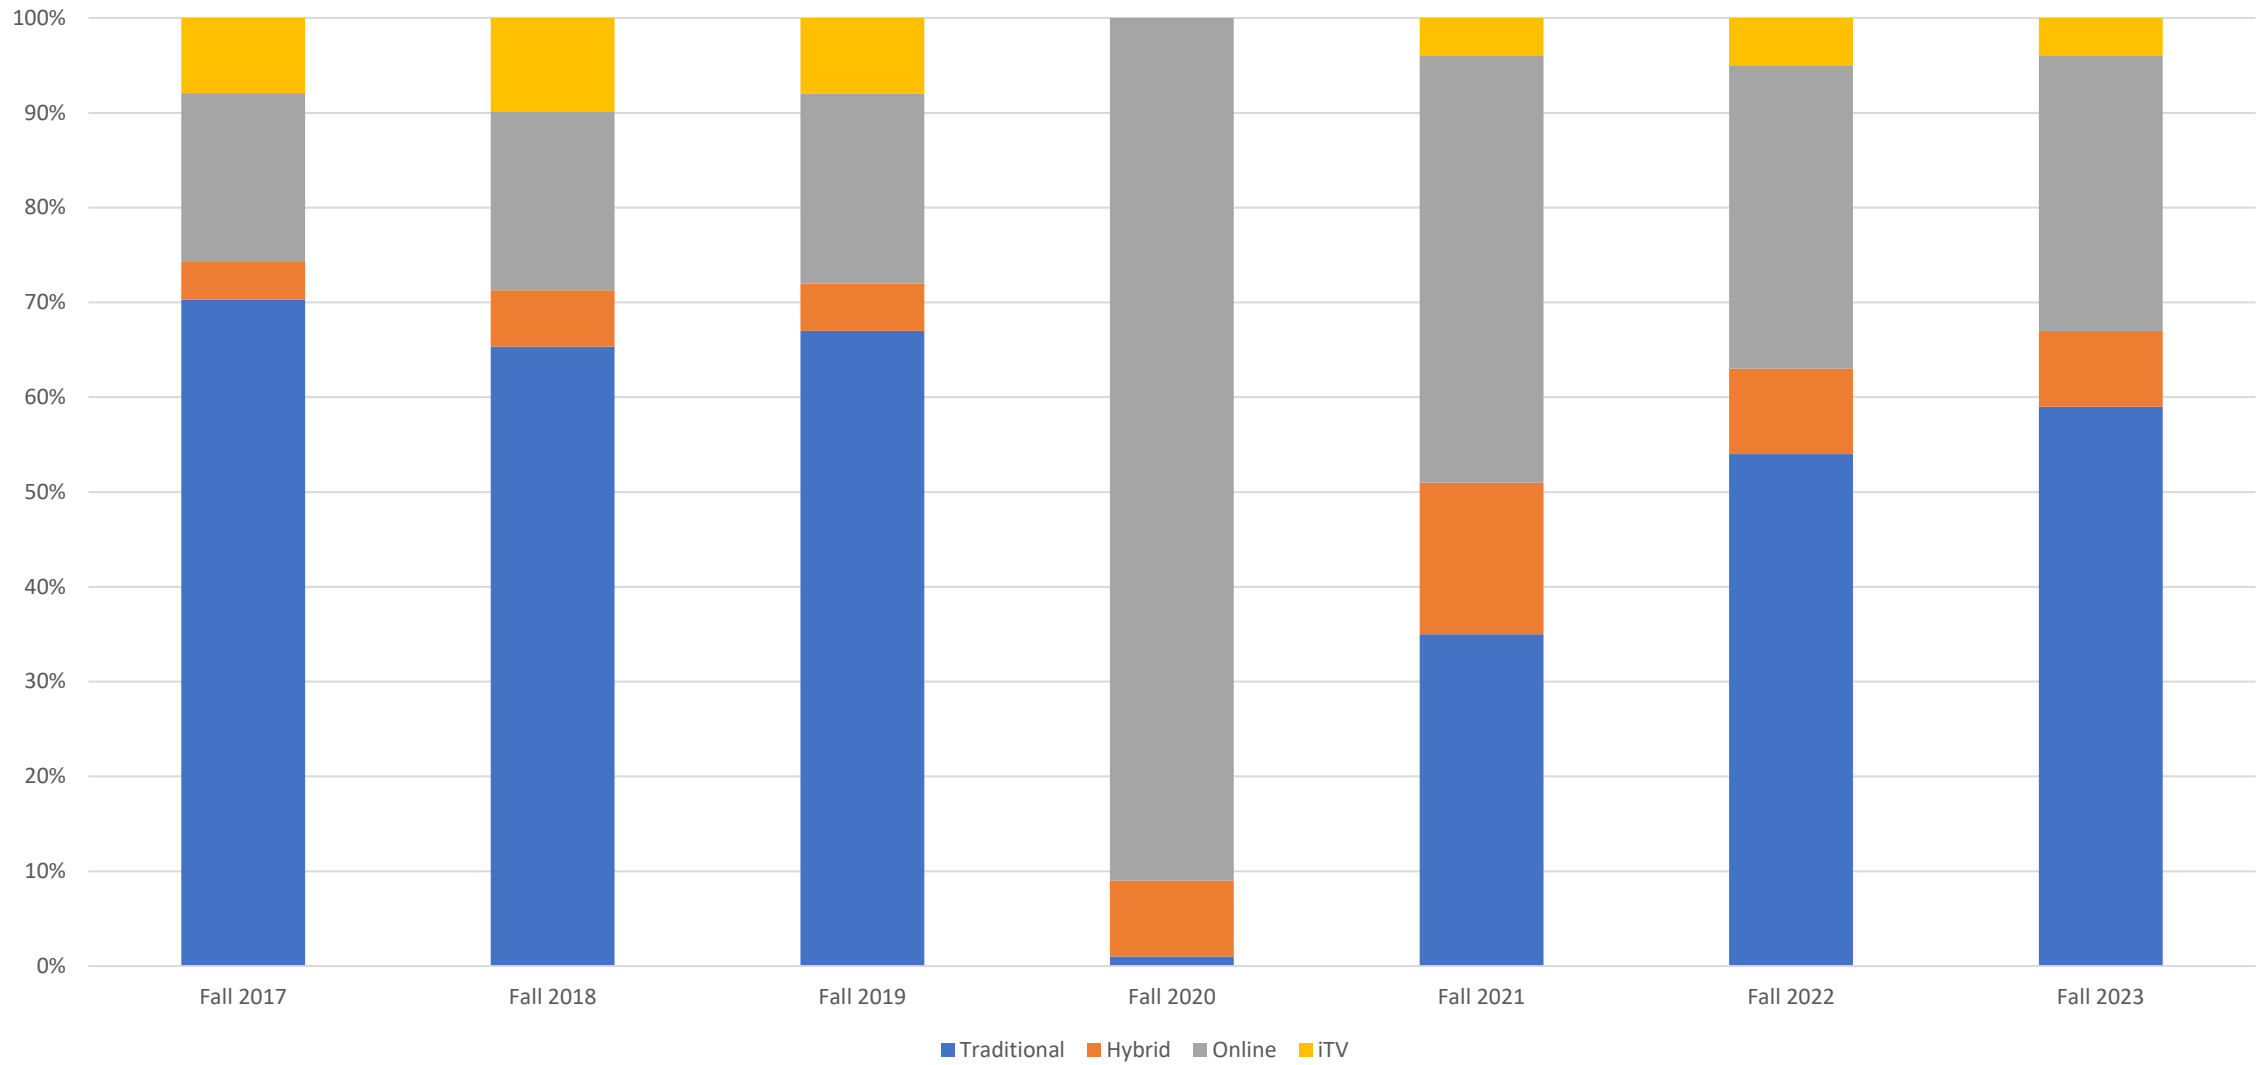

Course Modality Data

Fall 2017-Fall 2024 Comparisons

Modality	Fall 2017	Fall 2018	Fall 2019	Fall 2020	Fall 2021	Fall 2022	Fall 2023
Traditional	71%	66%	67%	1%	35%	54%	59%
Hybrid	4%	6%	5%	8%	16%	9%	8%
Online	18%	19%	20%	91%	45%	32%	29%
iTV	8%	10%	8%	0%	4%	5%	4%

Data provided by SAIR, 1-12-24

Modality Percentages

Data provided by SAIR, 1-12-24

Modality Proportions

Data provided by SAIR, 1-12-24