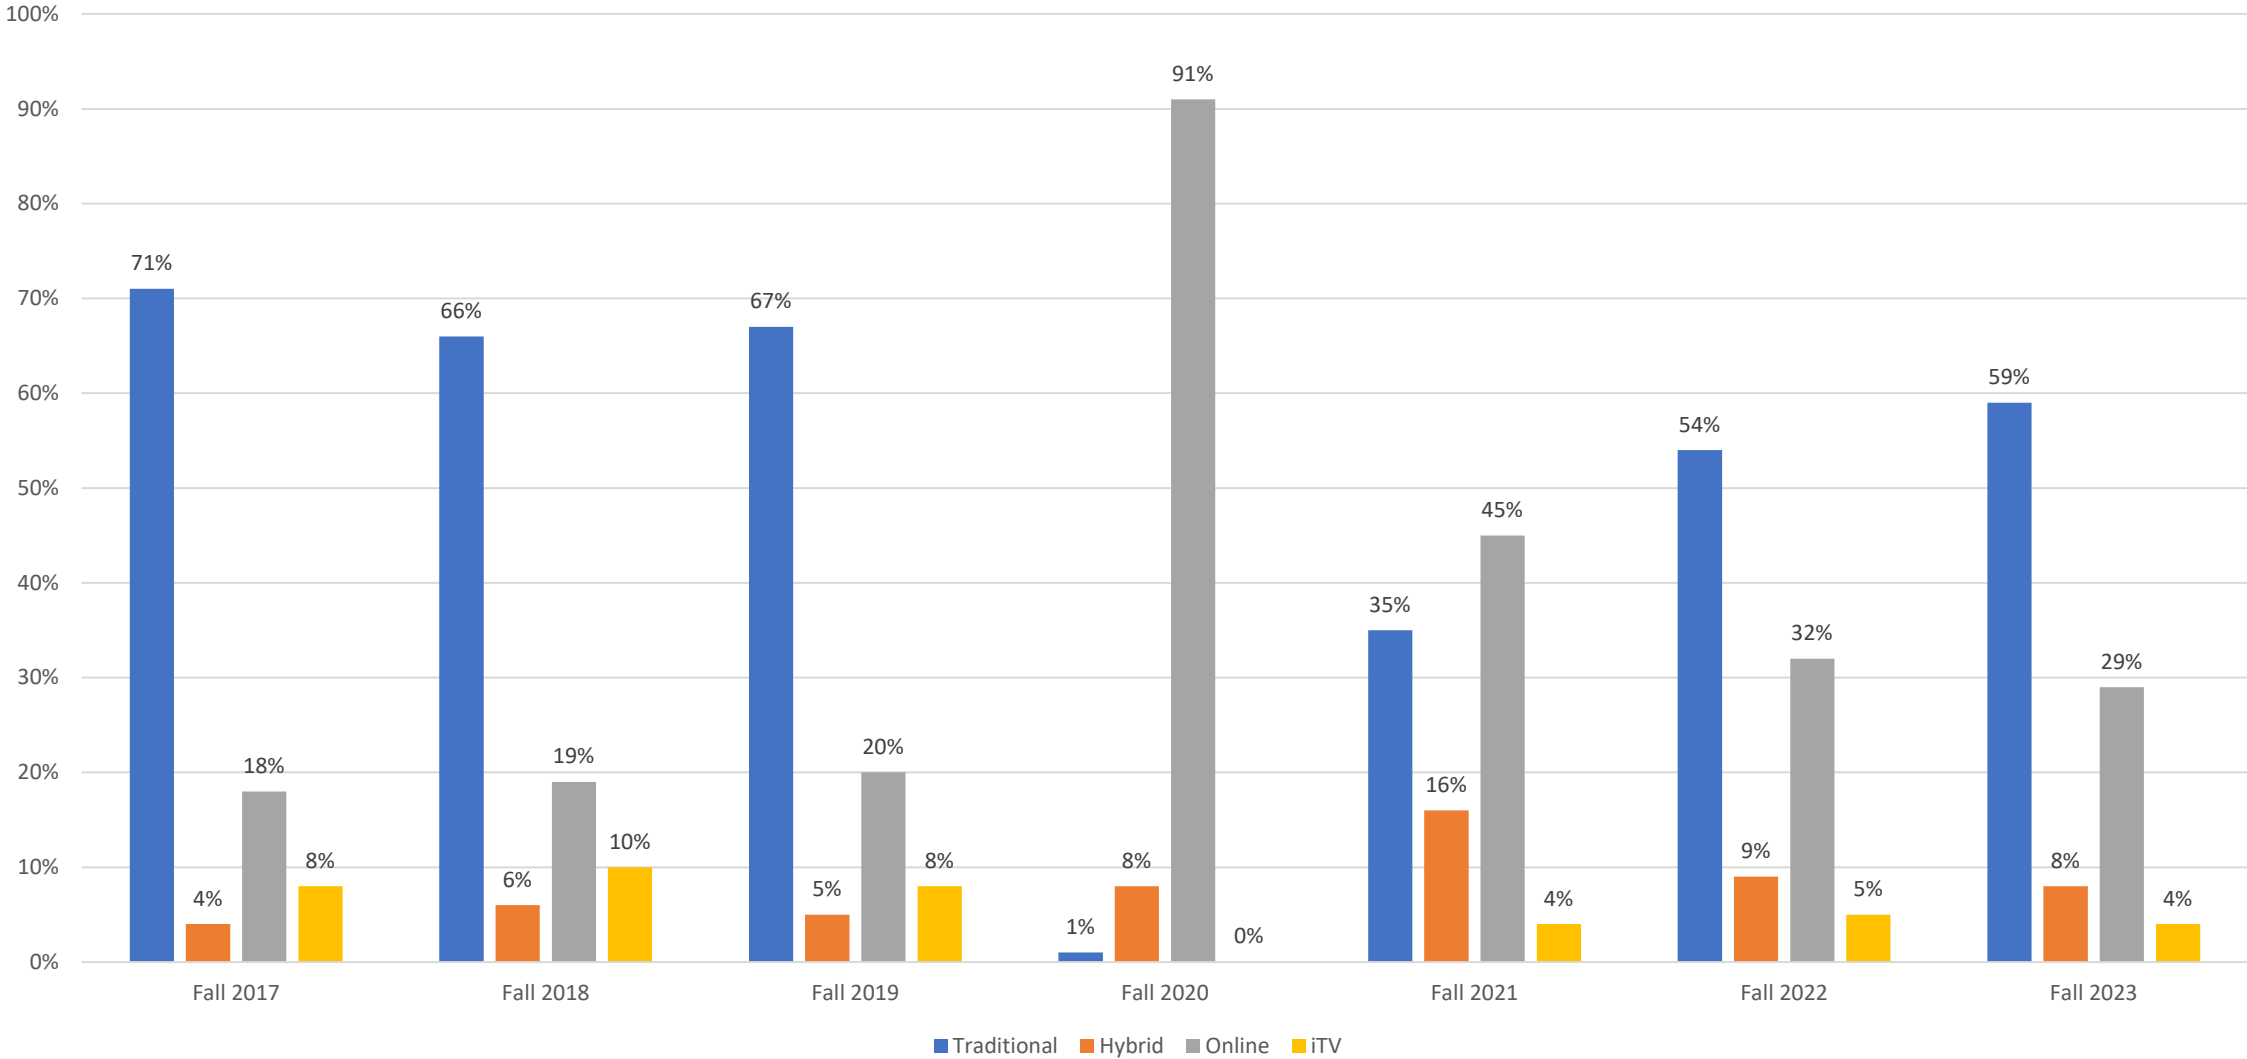

Modality Percentages

Data provided by SAIR, 1-12-24